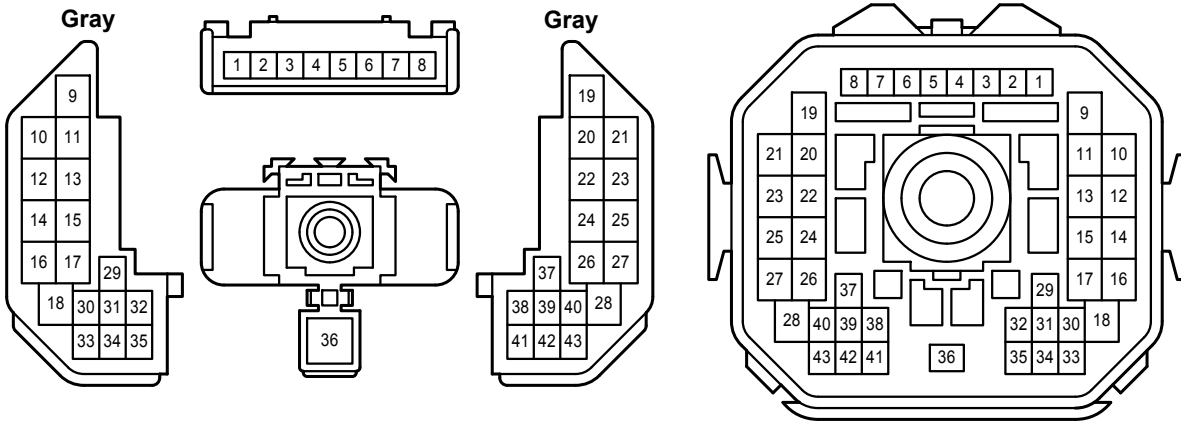

Turn Signal and Hazard Warning Light

IB4
White