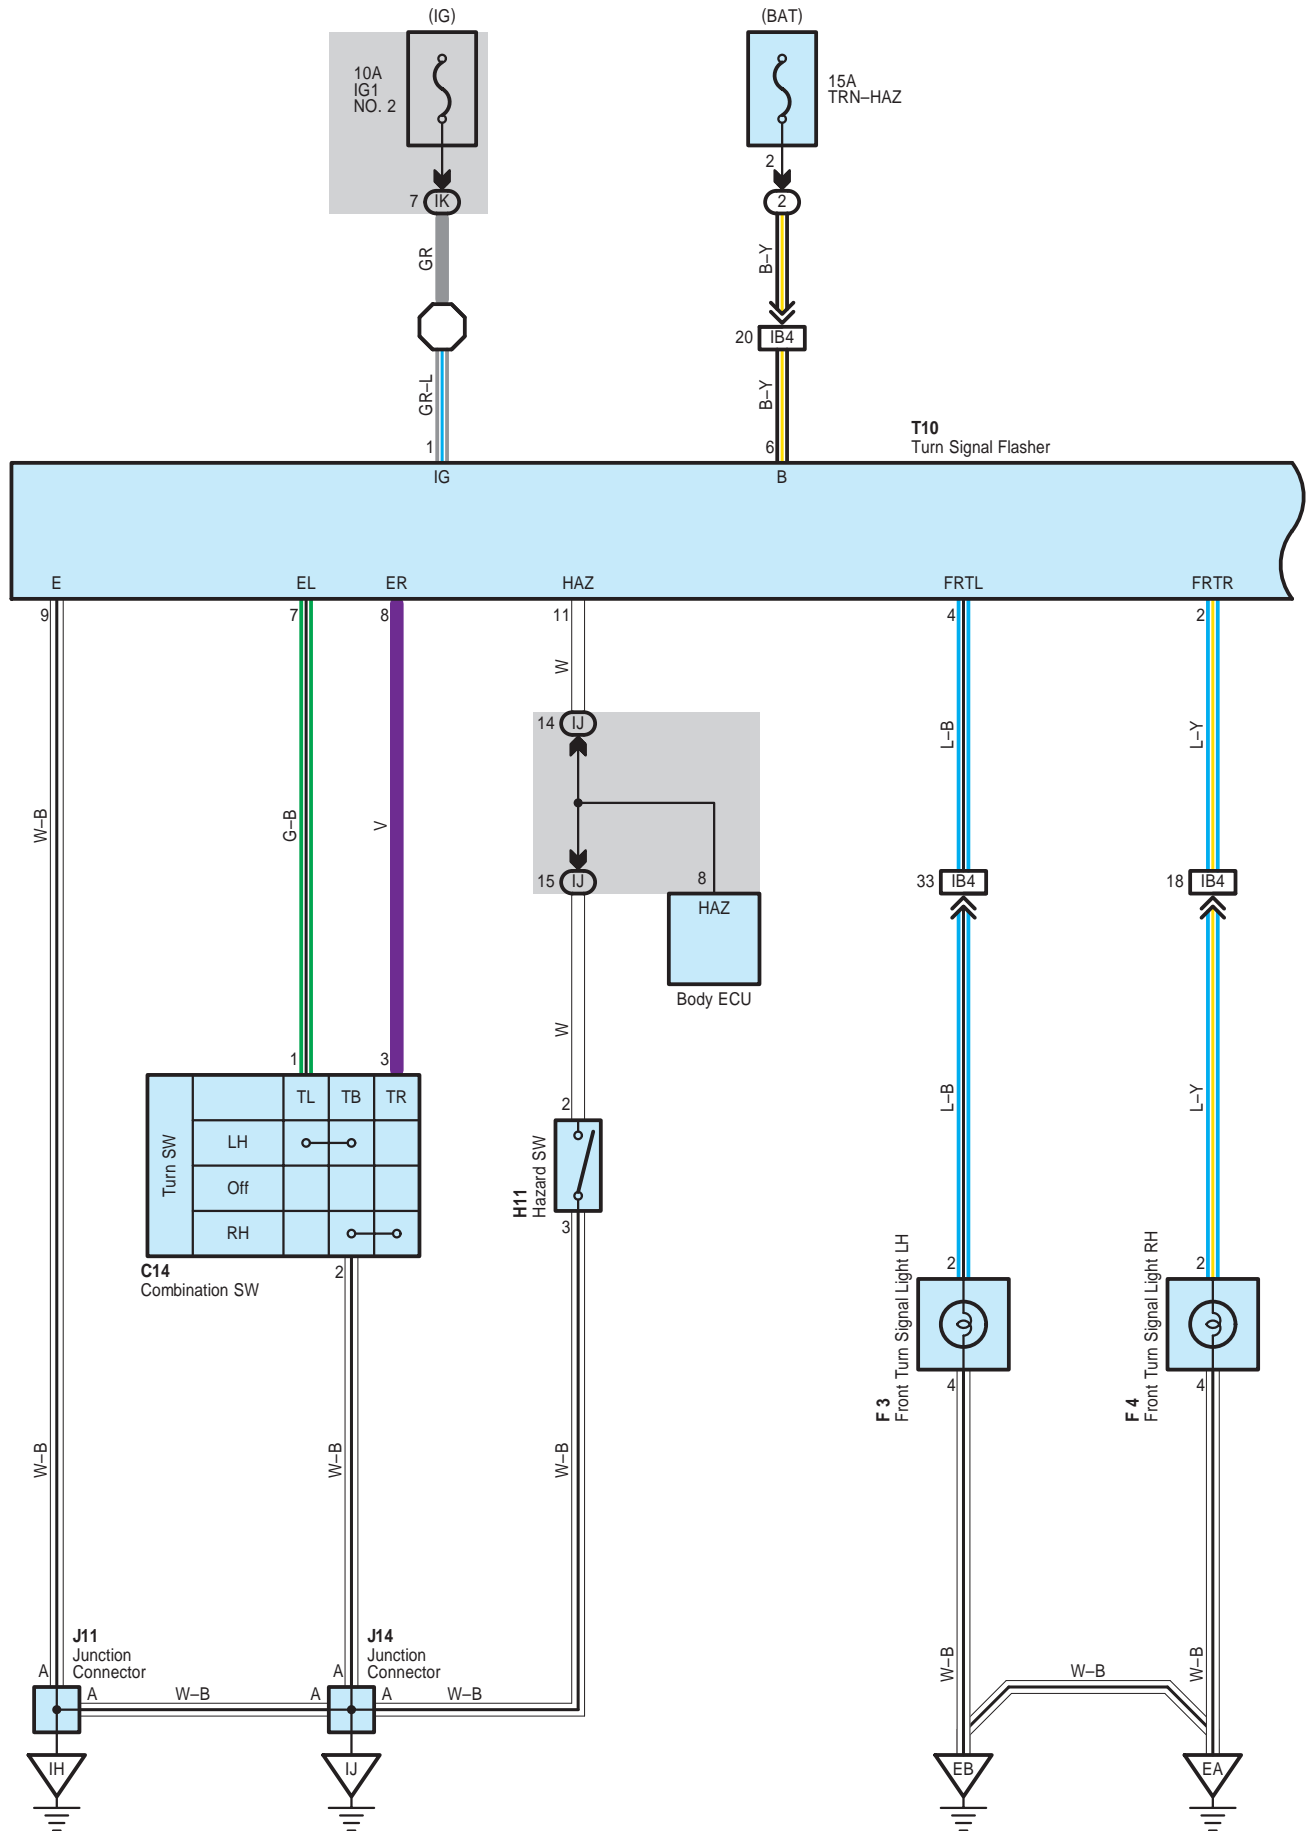

Turn Signal and Hazard Warning Light

Turn Signal and Hazard Warning Light

Turn Signal and Hazard Warning Light

C 9
White

C 10
White

C 14
White

F 3
Gray

F 4
Gray

H 11
Black

J 11
White

J 14
White

J 30
White

J 32
White

R 14
Gray

R 15
Gray

T 10
White

T 13
White

2D
Black

2E
White

IF
White

IG
White

IJ
White

IK
White

Turn Signal and Hazard Warning Light

IB4
White

IO1
White